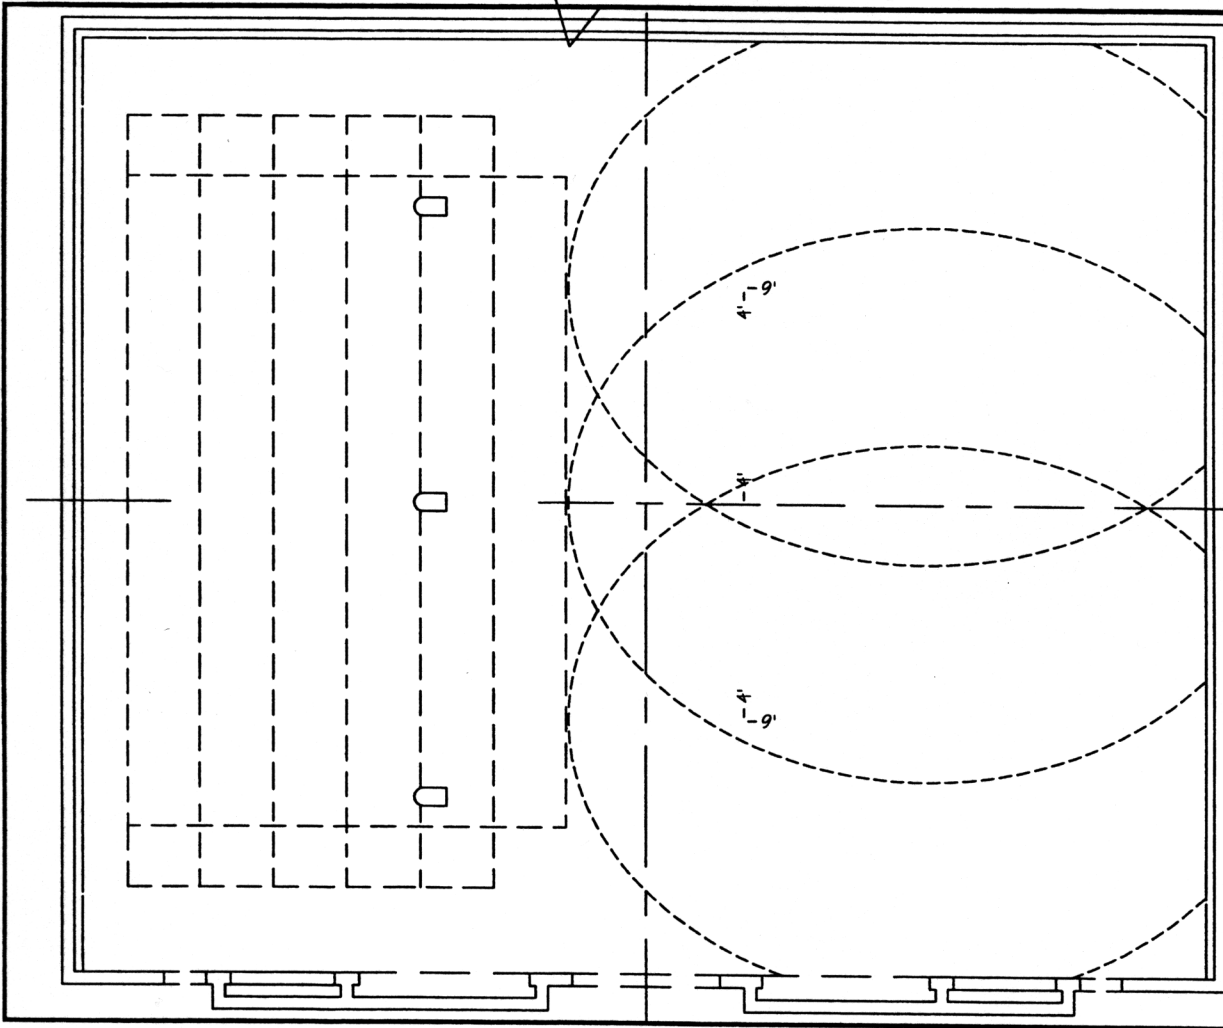

COVERAGE WASH FRONT
 AND R-L
 ONLY USES ONSTAGE UNITS
 PAR UNITS WASH FULL STAGE
 SPILL ONTO HOUSE AND
 BACK WALL

SECTION

LEGEND

	6x9 Altman
	6x12 Altman
	40 degree Altman
	Berkey Zoom
	PAR64-WFL
	6" Fresnel-Strand
	14" Scoop
	4.5x6 Altman

1/1	REP LIGHT PLOT	
1/1	BLACK BOX	
1/2	E D BYEMANN	
1/2	LIGHT PLOT	
11/2/001		1002

FRONT ELEVATION