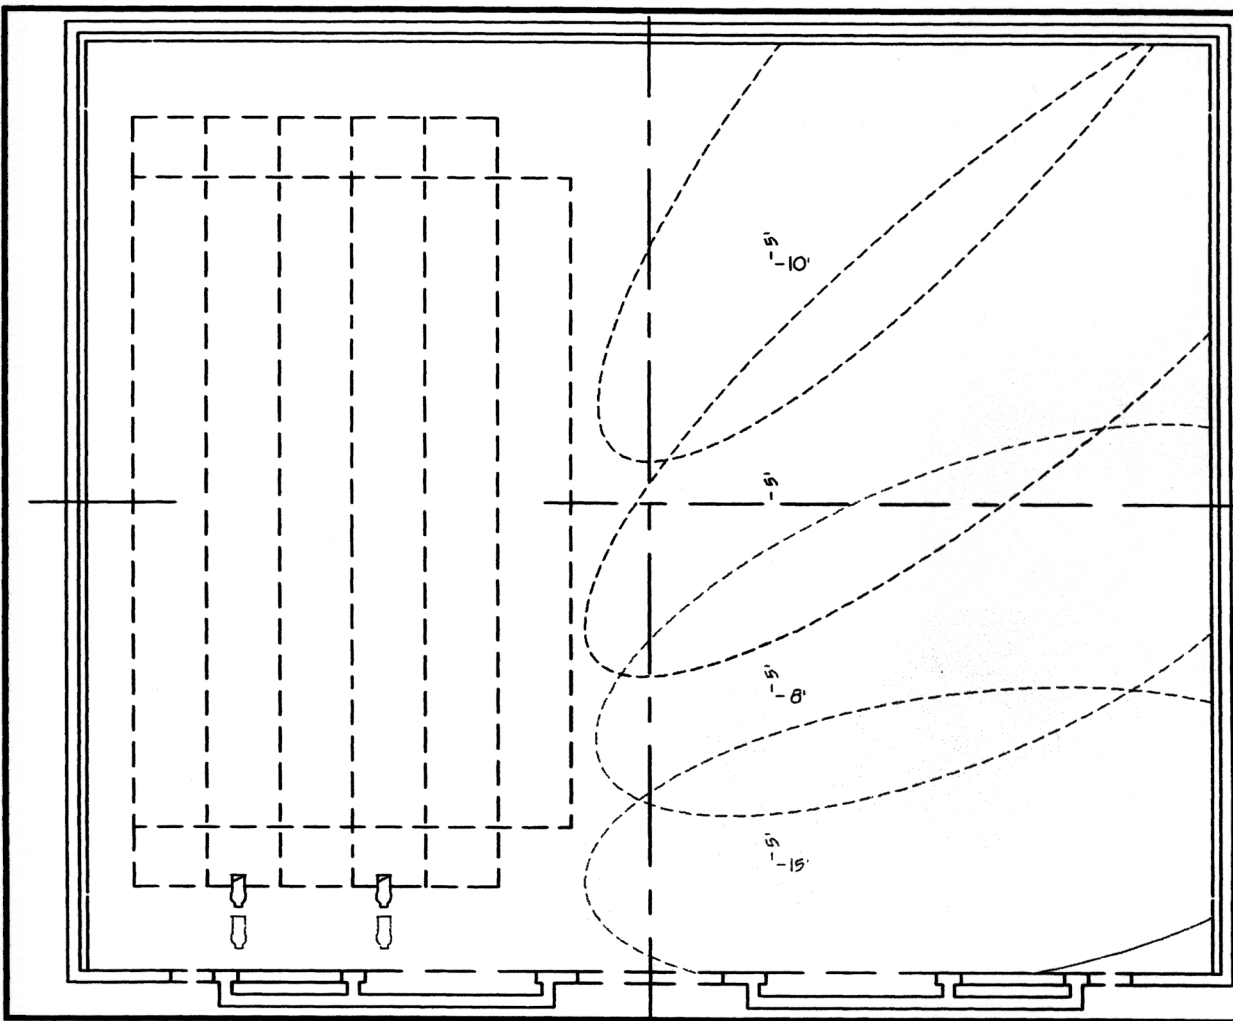

COVERGE DIAG FRONT
 COVERGE APPROXIMATE
 6'9" CYN
 6'12" RED

LEGEND

- 6x2 Altman
- 6x12 Altman
- 40 degree Altman
- Raybay Zoom
- PAR64-WFL
- 6" Fresnel-Strand
- 14" Scoop
- 4.5x6 Altman

1	REP LIGHT PLAN
1	BLACK BOX
2	ED NEWMAN
1-0	LIGHT PLAN
11/27/00	11/27